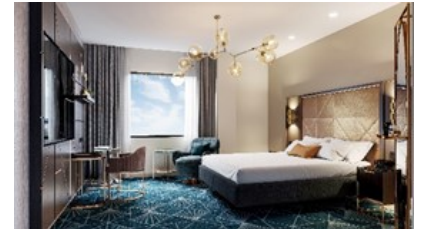

Rooms & Rates Available:

Deluxe Rooms	$188
Deluxe Studios	$229
Deluxe Premium Studios	$236
Swiss SuperStudio	$263
One Bedroom SuperSuite	$277
Two Bedroom SuperSuite	$297

Swiss-Belboutique Napier is the new premium boutique hotel located in the heart of Napier. Having only opened in November 2021, this premium 5 star hotel features a modern Art-Deco design with 52 spacious rooms and suites, restaurant and lobby bar, fully equipped fitness centre, laundry area for guests to make travel easier, and secured undercover car parking.

Cancellation: free cancellation up to 10am on day of arrival

To Book:

Please click [here](#).