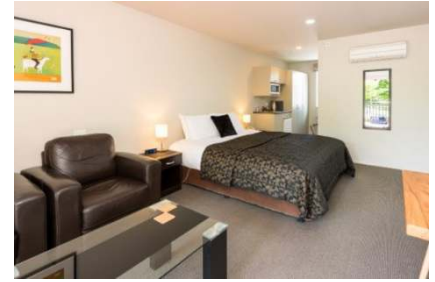

Lugano Motor Lodge

Location from Convention Centre 400m
Rooms & Rates Available:

Studio Room	$155.00
Executive Room	$170.00
1 Bedroom	$170.00

Superb Blenheim Accommodation with 15 rooms, the property is located within walking distance to many great cafés and restaurants. Lugano Motor Lodge is the closest Blenheim motel to the Marlborough convention centre and The Clubs of Marlborough. Located across the road from Seymour Gardens, Lugano is the ideal tranquil setting for your Blenheim stay.

Facilities Include:

Highest quality modern units complete with double glazing and soundproofing, kitchen facilities with microwaves, 5 Sky digital channels, wireless internet available in all units, cooked & continental breakfasts and licensed restaurants nearby.

To Book:

Phone: 03 577 8808 or Email: <mailto:stay@lugano.co.nz> and quote “Natural Health 2021”

Ashleigh Court Motel

Location from Convention Centre 800m
Rooms & Rates Available:

1 Bedroom	$155.00
2 Bedroom	$180.00